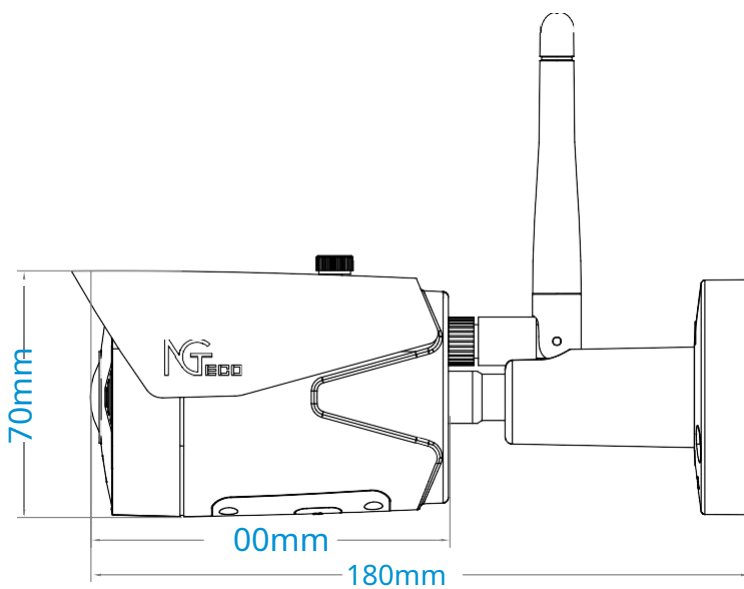

Two-Way Audio
Listen or talk back and forth

Night vision
Monitoring even in the dark

semi-outdoor
Weatherproof design, can be used for semi-outdoor environment

specs

Camera	Image Sensor	1/3" 2MP CMOS
	Minimum Lighting	0.1Lux/F1.2
	Resolution	1920*1080 (1080p)
Lens	Focal length	3.6mm
	Field of view	100°(Diagonal) / 85°(Horizontal)
	Opening	F2.0
Alarm	Motion detection	supported
	People Detection	supported
Video	Video Compression	H.264
	Night vision	IR 15M Effective Distance, 4 IR LEDs
	Frames per second	25f/s
	Image Flip	yeseitherported
Audio	Audio Compression	G.711
	Scope	5m
	Speaker	Incorporated
	Two-Way Audio	supported
Net	Ethernet	1RJ-45 port (10/100Mbps)
	Wireless Protocol	802.11 b/g/n 2.4GHz Wi-Fi
	Data Security	End-to-end encryption, HTTPS
	Protocol	WebRTC
	Cloud storage	Supported (1 month free trial)
General	local storage	TF card up to 256GB
	Power supply	DC12V 1A
	Energy consumption	5W
	Current Options	US / EU / UK
	Operating Temperature	- 10°C up to 55°C
	Operating Humidity	10%~90%RH
	Certifications	FCC, CE, RoHS

Applicable Scenarios

semi-outdoor

Garage

Dimensions (mm)

NGTECO CO., LIMITED

www.ngteco.com

service.ng@ngteco.com

V1.001/05/2022