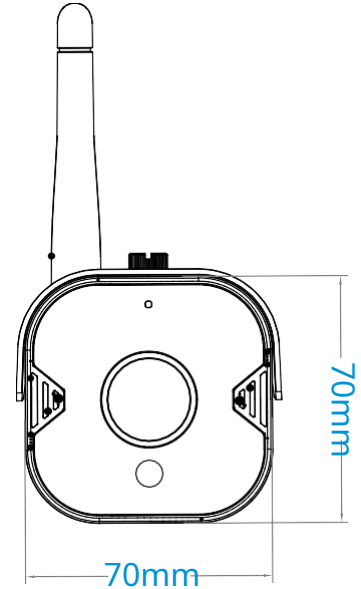

Two-Way Audio
Listen or talk back and forth

Night vision
Monitoring even in the dark

semi-outdoor
Weatherproof design, can be used for semi-outdoor environment

specs

Camera	Image Sensor	1/3" 2MP CMOS
	Minimum Lighting	0.1Lux/F1.2
	Resolution	1920*1080 (1080p)
Lens	Focal length	3.6mm
	Field of view	100°(Diagonal) / 85°(Horizontal)
	Opening	F2.0
Alarm	Motion detection	supported
	People Detection	supported
Video	Video Compression	H.264
	Night vision	IR 15M Effective Distance, 4 IR LEDs
	Frames per second	25f/s
	Image Flip	yeseitherported
Audio	Audio Compression	G.711
	Scope	5m
	Speaker	Incorporated
	Two-Way Audio	supported
Net	Ethernet	1RJ-45 port (10/100Mbps)
	Wireless Protocol	802.11 b/g/n 2.4GHz Wi-Fi
	Data Security	End-to-end encryption, HTTPS
	Protocol	WebRTC
	Cloud storage	Supported (1 month free trial)
General	local storage	TF card up to 256GB
	Power supply	DC12V 1A
	Energy consumption	5W
	Current Options	US / EU / UK
	Operating Temperature	- 10°C up to 55°C
	Operating Humidity	10%~90%RH
	Certifications	FCC, CE, RoHS

Applicable Scenarios

semi-outdoor

Garage

Dimensions (mm)

NGTECO CO., LIMITED

www.ngteco.com

service.ng@ngteco.com

V1.001/05/2022