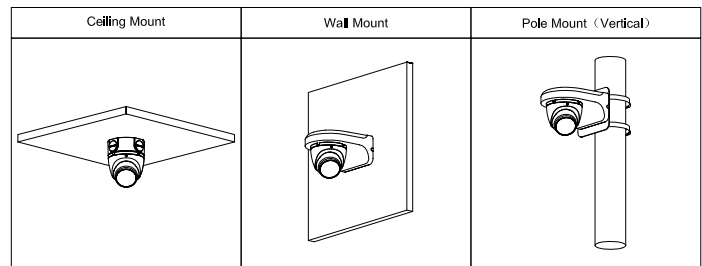

Power

Power Supply	12V DC/PoE (802.3af)
Power Consumption	Basic: 2.3 W (12V DC); 3.1 W (PoE) Max. (ICR + H.265 + max. resolution + main stream + DWDR + IR intensity): 4.6 W (12V DC); 5.6 W (PoE)

Environment

Operating Temperature	-40 °C to +55 °C (-40 °F to 131 °F)
Operating Humidity	≤ 95%
Storage Temperature	-40 °C to +55 °C (-40 °F to 131 °F)
Protection	IP67

Structure

Casing	Metal
Product Dimensions	85.6 mm × Φ94.0 mm (3.4" × Φ3.7")
Net Weight	0.32 kg (0.71 lb)
Gross Weight	0.43 kg (0.95 lb)

Ordering Information

Type	Model	Description
8MP Camera	DH-IPC-HDW1830T-S6	8MP Entry IR Fixed-focal Eyeball Network Camera
Accessories (optional)	PFA13A-E	Junction Box
	PFA130-E	IP66 Junction Box
	PFB204W	Wall Mount Bracket
	PFA152-E	Pole Mount Bracket

Accessories

Optional:

PFA152-E
Pole Mount Bracket