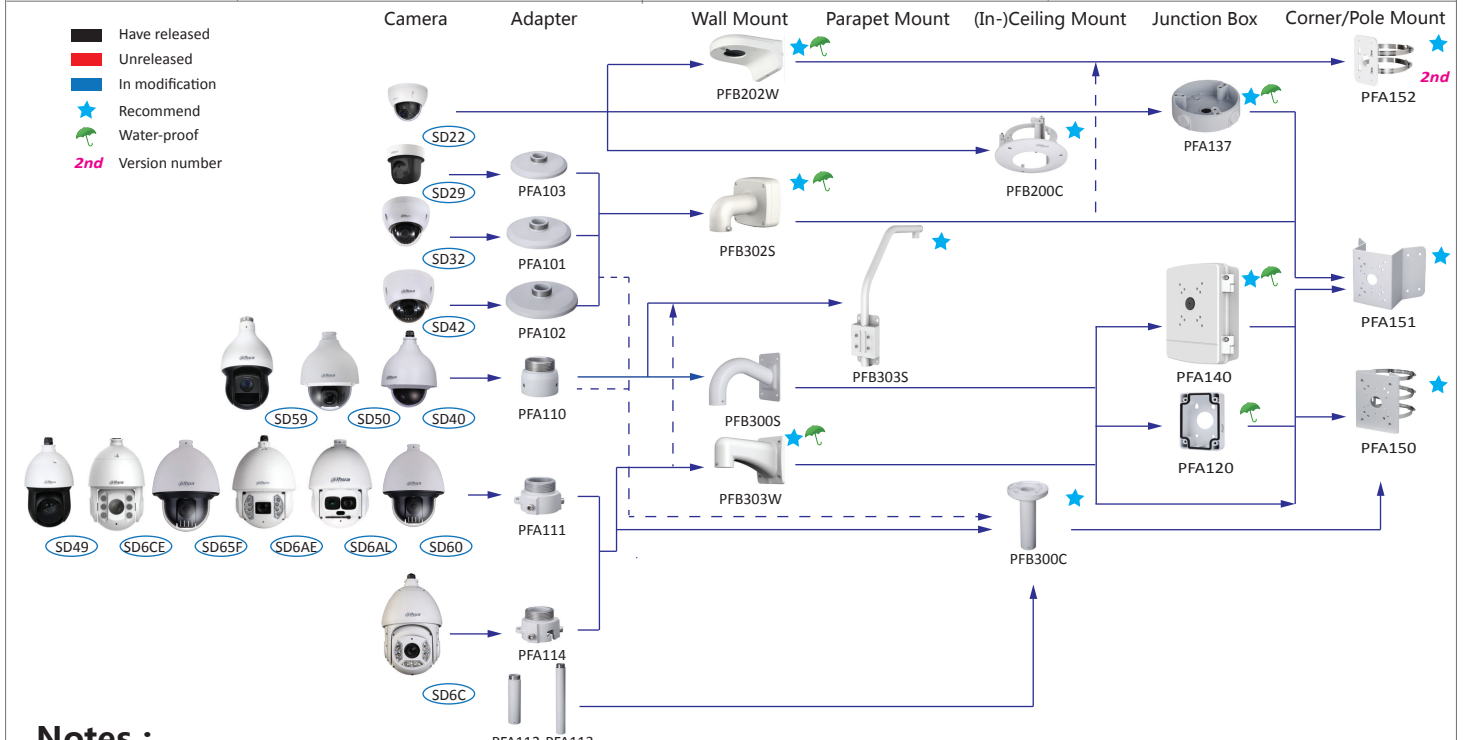

Selection of PTZ dome cameras

Shape	PTZ Dome		
	Analog	HDCVI	Network
SD22		SD22204I-GC	SD22204T-GN(-W)
SD29			SD29204T-GN(-W)
SD32			SD32203S-HN
SD42	SD4223/23C-H	SD42112/212I-HC	SD42212T-HN
SD40	SD4023/23C-H	SD40112/212I-HC	SD40212T-HN
SD50		SD50120/50220I-HC, SD50230I-HC-S2	SD50120/220/230T-HN, SD50230/430U-HNI
SD49		SD49225I-HC	SD49212/220/225T-HN
SD59	SD5923C-H	SD59112/120/212/220/230I-HC, SD59230I-HC-S2	SD59120/220/230T-HN, SD59230/430U-HNI
SD6AE			SD6AE230F-HNI, SD6AE230UA-HNI, SD6AE530U-HNI, SD6AE830V-HNI
SD6AL			SD6AL230F-HNI, SD6AL240-HNI, SD6AL230UA-HNI, SD6AL230F-HNI-IR
SD60		SD60230I-HC-S2	SD60120/220/230T-HN, SD60230/430U-HNI
SD6C	SD6C23C-H	SD6C120/220/230I-HC, SD6C230I-HC-S2	SD6C120/220/230T-HN, SD6C430U-HNI
SD6CE		SD6CE131/225I-HC	SD6CE131/225U-HNI
SD65F			SD65F230F-HNI