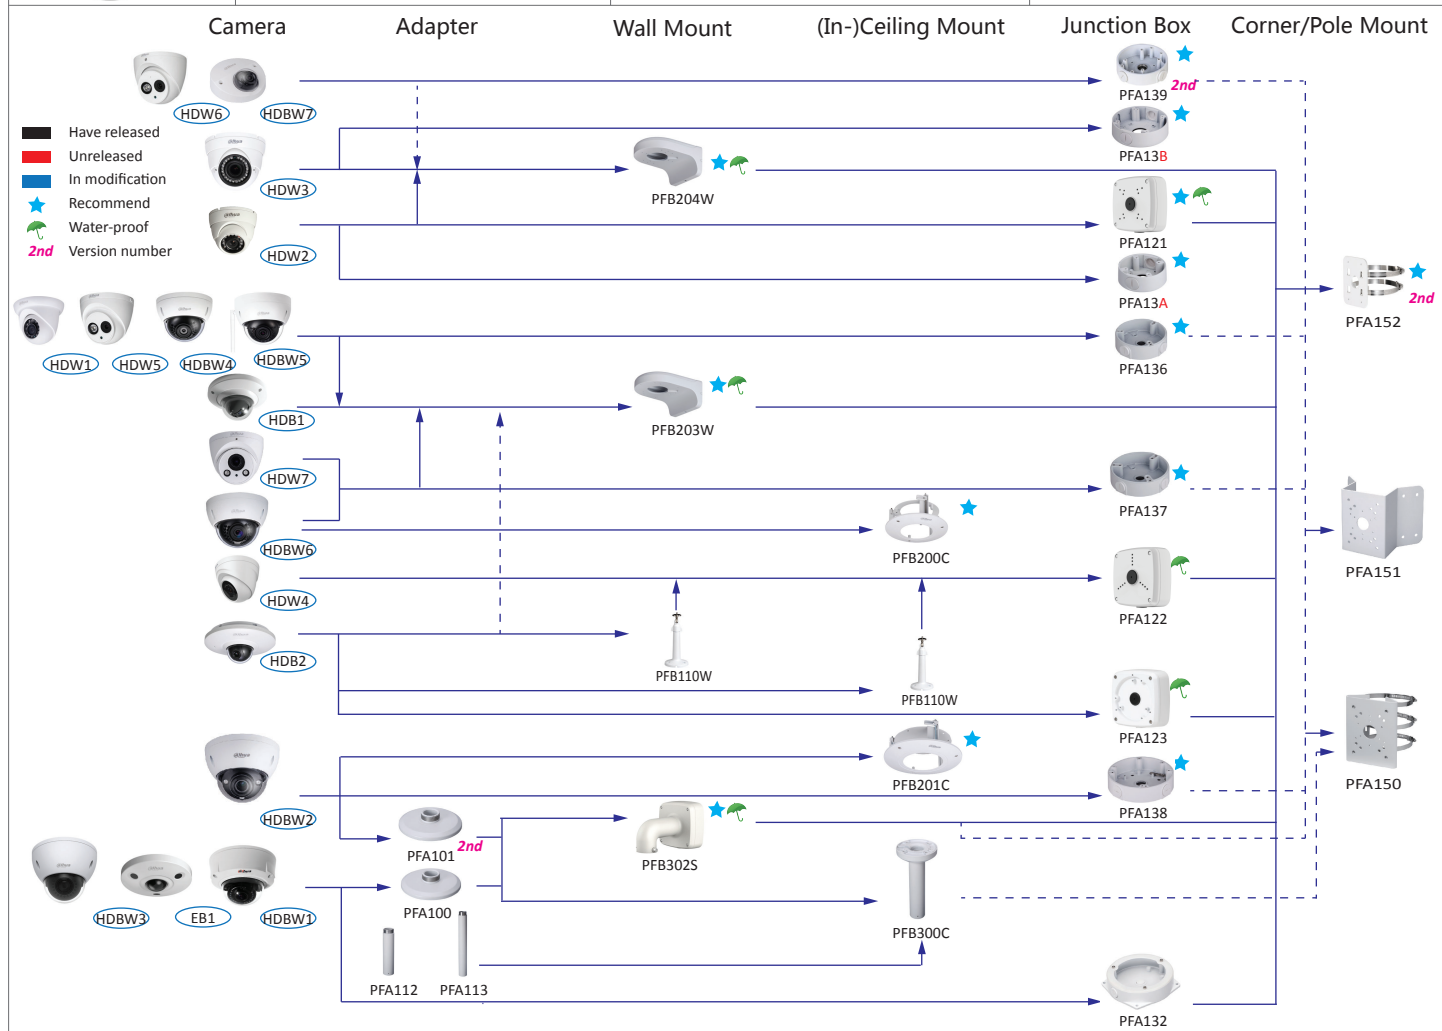

Selection of dome cameras

Shape	Analog	HDCVI	Network
HDB1			HDB4100/4200/4300C-A, HDB4231/4431C-AS, EB5400/5500
HDB2			HDB4100/4200/4300F-PT, HDPW4100/4200/4300F-WPT
HDW1	DW181E	HDW2120/2220/2221S	HDW1120/1220/1320S
HDW2		HDW1000/1100/1200/1220/2120/2220/2221M	HDW4120/4220/4231/4421/4431M
HDW3		HDW1100/1200/2120/2220R-VF	
HDW4	DW181R	HDW1000/1100/1200/1220R	
HDW5		HDW1100/1200/2120/2220/2221E	HDW4120/4220/4221/4421E(-AS)
HDW6		HDW1100/1200/1220/2221EM(-A)	HDW4120/4220/4221/4231/4421/4431/4830EM-AS
HDW7		HDW2120/2220/2221R-Z	HDW2120/2220/2320R-Z(S), HDW2121/2221/2421R-ZS
HDBW1			HDB(W)8281-Z
HDBW2		HDBW3231E-Z	HDBW5121/5220/5221/5231/5421/5431/5830/8231/8331/81200/81230E-Z
HDBW3		HDBW3220E-Z	
HDBW4		HDBW1100/1200/2120/2220/2221E	HDBW1120/1220/1320E, HDBW4800E, HDBW4120/4220/4221/4421E(-AS), HDBW4231/4431/4830E-AS
HDBW5			HDBW1120/1320E-W
HDBW6	DBW181R-VF	HDBW1100/1200/2120/2220R-VF, HDBW2120/2220/2221R-Z	HDBW2100/2200/2300R-Z/VF, HDBW2101/2120/2121/2201/2220/2221/2320/2421R-ZS/VFS
HDBW7	DBW183H MW183H	HDBW2120/2220/2221F, HDBW2120/2220F-M	HDBW4120/4220/4221/4421F(-AS/M), HDBW4231/4431F-AS/M, HDBW4120/4220/4221F-W
EB1			EB(W)8600/81200