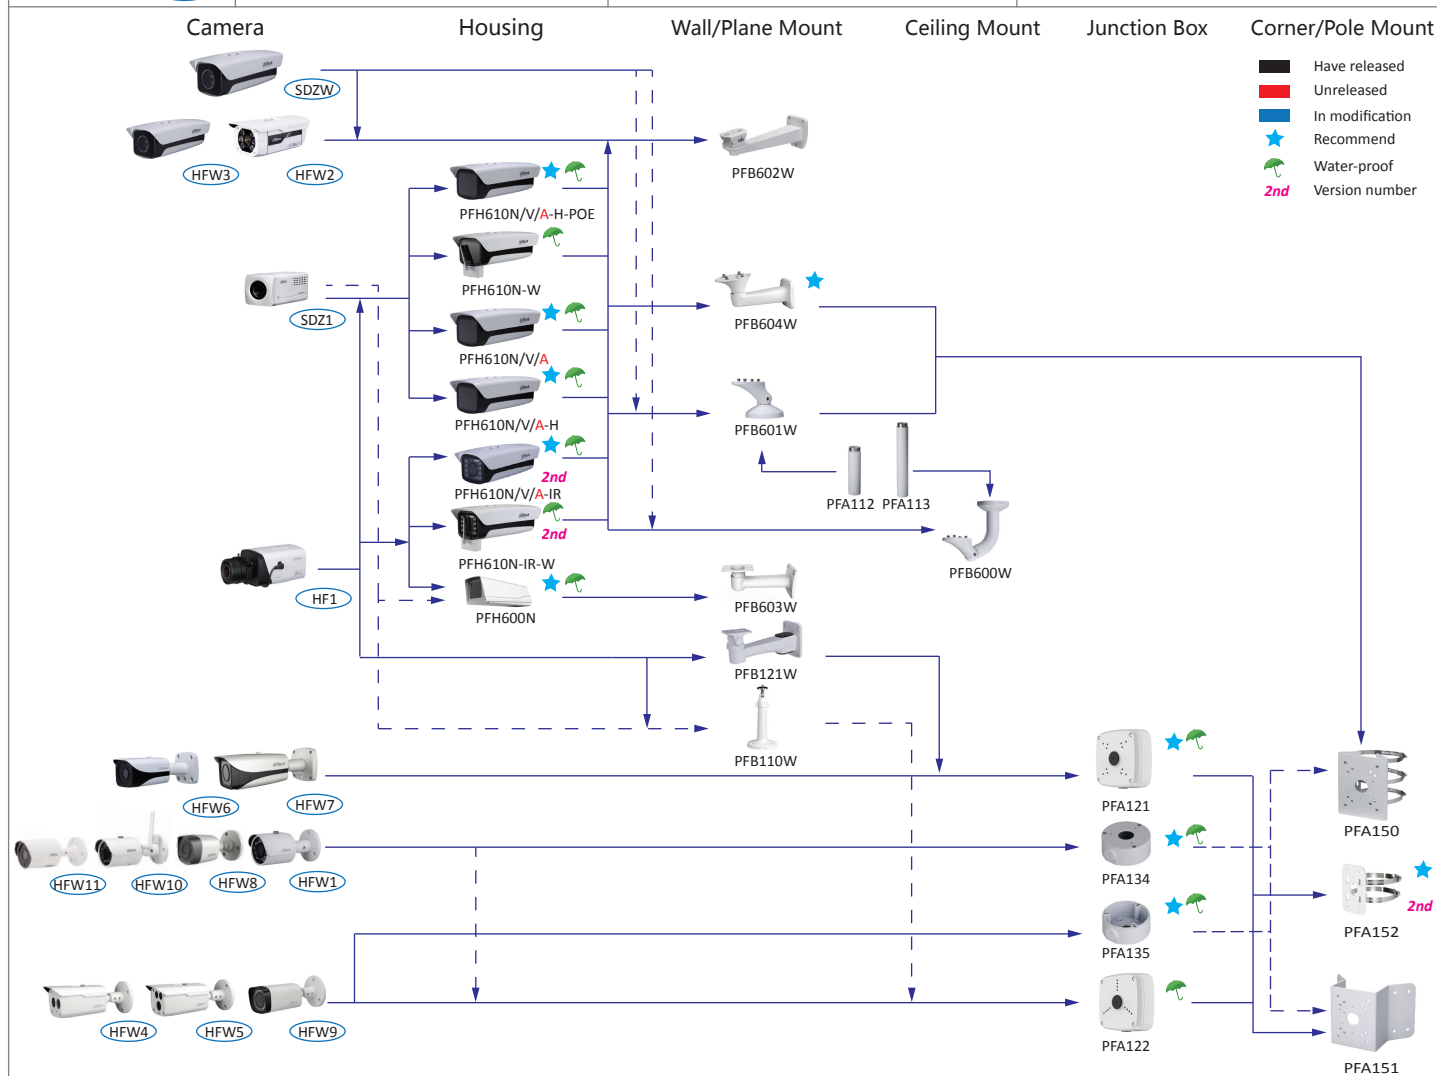

Selection of box cameras

Shape	Analog	HDCVI	Network
HFW10			HFW1120/1320S-W
HFW11		HFW1000/1100/1200/1220SL	
HFW1	FW181G	HFW1000/1100/1200/1220/2120/2220/2221S	HFW1120/1220/1320/4120/4220/4221/4231/4421/4431S
HF1		HF3220/3231E	HF5121/5221/5421E, HF8281/8331/81200/81230E
HFW2			HFW5100/5200-IRA
HFW3			HFW5221E-Z-IRA-4747
HFW4		HFW1100/1200/1220/2120/2220B	HFW4120/4220/4221/4421B(-AS), HFW4231/4431B-AS
HFW5		HFW1100/1200/1220/2120/2220/2221D	HFW4120/4220/4221/4421D(-AS), HFW4231/4431D-AS
HFW6	FW181I	HFW2120/2220/2221E	HFW4120/4220/4221/4421E, HFW4231/4431/4830E-S
HFW7		HFW3220/3231E-Z	HFW5100/5200/5300E(-Z)/VF, HFW8301E(-Z), HFW5121/5220/5221/5231/5421/5431/5830/8231/8281/8331/81200E-Z, HFW5200E-Z12
HFW8	FW181R	HFW1000/1100/1200/1220R, HFW1000/1100/1200/1220RM	
HFW9	FW181R-VF	HFW1100/1200/2120/2220R-VF, HFW2120/2220R-Z, HFW2221R-Z-IRE6	HFW2101/2121/2201/2221/2421R-ZS/VFS, HFW2120/2220/2320R-ZS/VFS-IRE6
SDZ		SDZ1020/2020/2030S-N	
SDZW		SDZW1020/2030S-N	