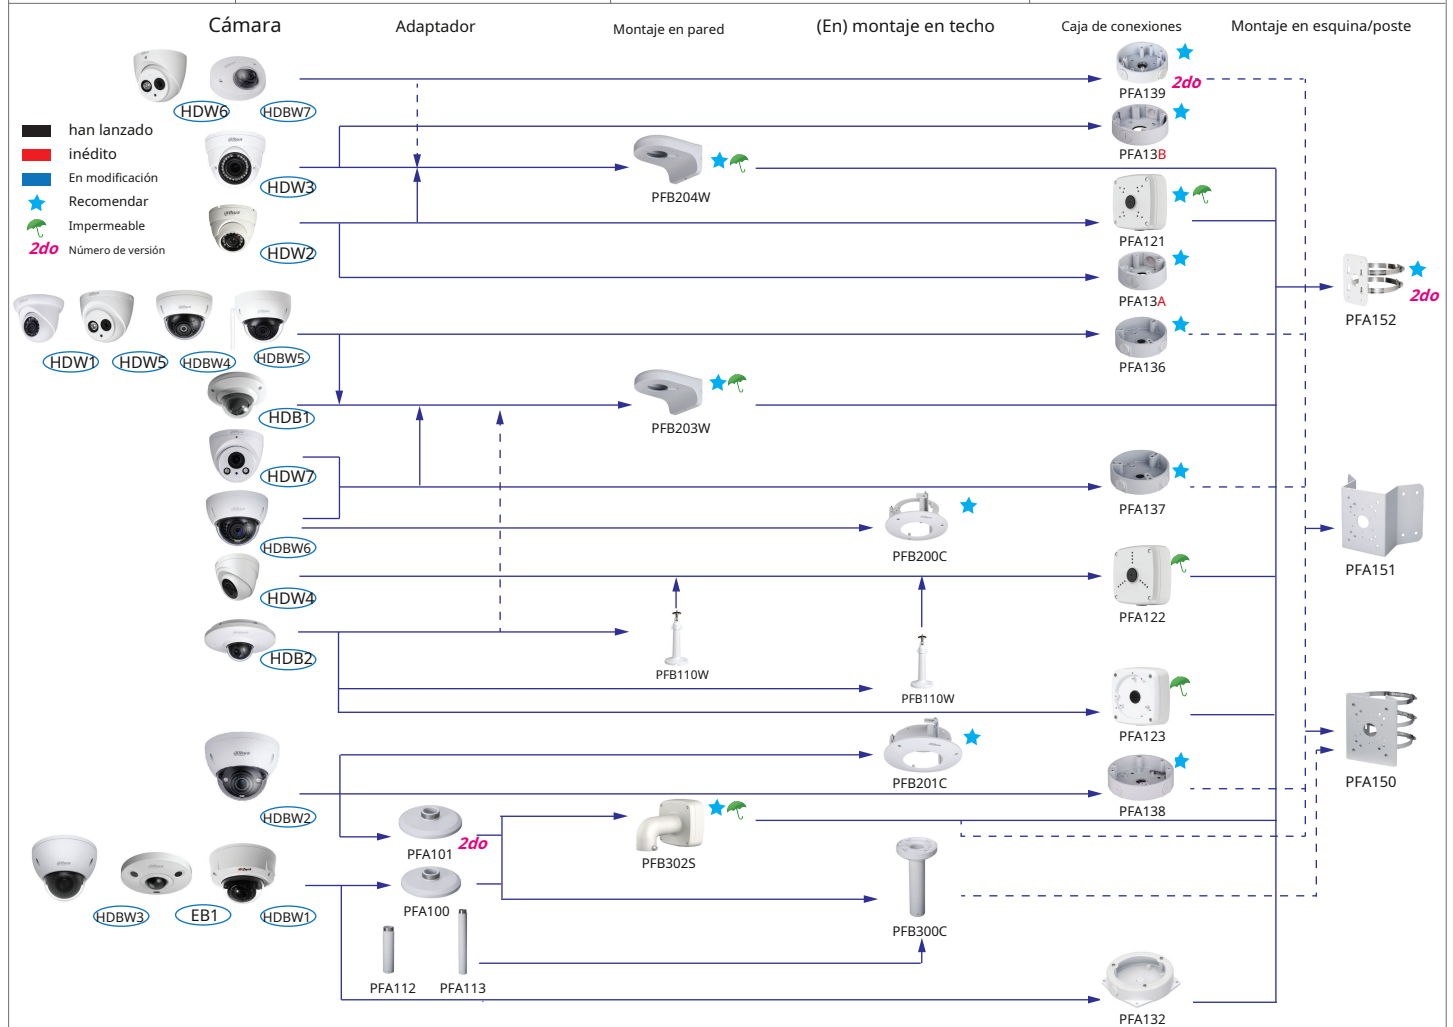

Forma	Cosa análoga	HDCVI	La red
(HDB1)			HDB4100/4200/4300C-A, HDB4231/4431C-AS, EB5400/5500
(HDB2)			HDB4100/4200/4300F-PT, HDPW4100/4200/4300F-WPT
(HDW1)	DW181E	HDW2120/2220/2221S	HDW1120/1220/1320S
(HDW2)		HDW1000/1100/1200/1220/2120/2220/2221M	HDW4120/4220/4231/4421/4431M
(HDW3)		HDW1100/1200/2120/2220R-VF	
(HDW4)	DW181R	HDW1000/1100/1200/1220R	
(HDW5)		HDW1100/1200/2120/2220/2221E	HDW4120/4220/4221/4421E(-AS)
(HDW6)		HDW1100/1200/1220/2221EMETRO(-A)	HDW4120/4220/4221/4231/4421/4431/4830EMETRO-COMO
(HDW7)		HDW2120/2220/2221R-Z	HDW2120/2220/2320R-Z(S), HDW2121/2221/2421R-ZS
(HDBW1)			HDB(W)8281-Z
(HDBW2)		HDBW3231E-Z	HDBW5121/5220/5221/5231/5421/5431/5830/8231/8331/81200/81230E-Z
(HDBW3)		HDBW3220E-Z	
(HDBW4)		HDBW1100/1200/2120/2220/2221E	HDBW1120/1220/1320E, HDBW4800E, HDBW4120/4220/4221/4421E(-AS), HDBW4231/4431/4830E-AS
(HDBW5)			HDBW1120/1320E-W
(HDBW6)	DBW181R-VF	HDBW1100/1200/2120/2220R-VF, HDBW2120/2220/2221R-Z	HDBW2100/2200/2300R-Z/VF, HDBW2101/2120/2121/2201/2220/2221/2320/2421R-ZS/VFS
(HDBW7)	DBW183H MW183H	HDBW2120/2220/2221F, HDBW2120/2220F-M	HDBW4120/4220/4221/4421F(-AS/M), HDBW4231/4431F-AS/M, HDBW4120/4220/4221F-W
(EB1)			EB(W)8600/81200