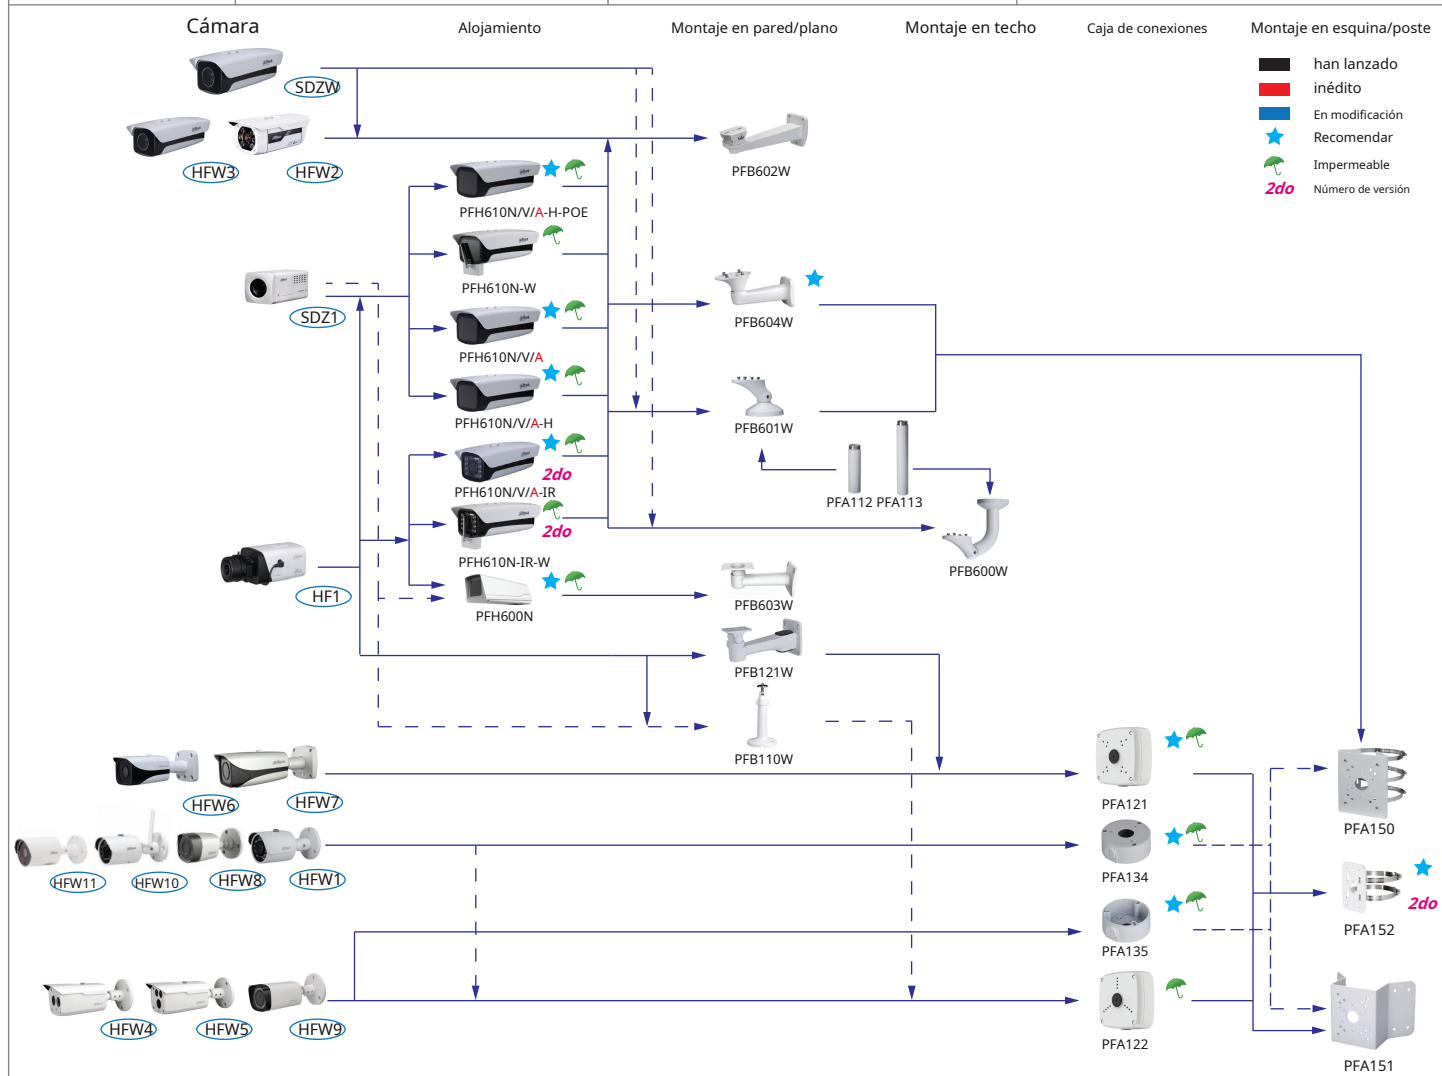

Selección de cámaras box

Forma	Cosa analoga	HDCVI	La red
HFW10			HFW1120/1320S-W
HFW11		HFW1000/1100/1200/1220SL	
HFW1	FW181G	HFW1000/1100/1200/1220/2120/2220/2221S	HFW1120/1220/1320/4120/4220/4221/4231/4421/4431S
HF1		HF3220/3231E	HF5121/5221/5421E, HF8281/8331/81200/81230mi
HFW2			HFW5100/5200-IRA
HFW3			HFW5221E-Z-IRA-4747
HFW4		HFW1100/1200/1220/2120/2220B	HFW4120/4220/4221/4421B(-AS), HFW4231/4431B-AS
HFW5		HFW1100/1200/1220/2120/2220/2221D	HFW4120/4220/4221/4421D(-AS), HFW4231/4431D-AS
HFW6	FW181I	HFW2120/2220/2221E	HFW4120/4220/4221/4421E, HFW4231/4431/4830E-S
HFW7		HFW3220/3231E-Z	HFW5100/5200/5300E(-Z/VF), HFW8301E(-Z), HFW5121/5220/5221/5231/5421/5431/5830/8231/ 8281/8331/81200E-Z, HFW5200E-Z12
HFW8	FW181R	HFW1000/1100/1200/1220R, HFW1000/1100/1200/1220RM	
HFW9	FW181R-VF	HFW1100/1200/2120/2220R-VF, HFW2120/2220R-Z, HFW2221R-Z-IRE6	HFW2101/2121/2201/2221/2421R-ZS/VFS, HFW2120/2220/2320R-ZS/VFS-IRE6
SDZ		SDZ1020/2020/2030S-N	
SDZW		SDZW1020/2030S-N	