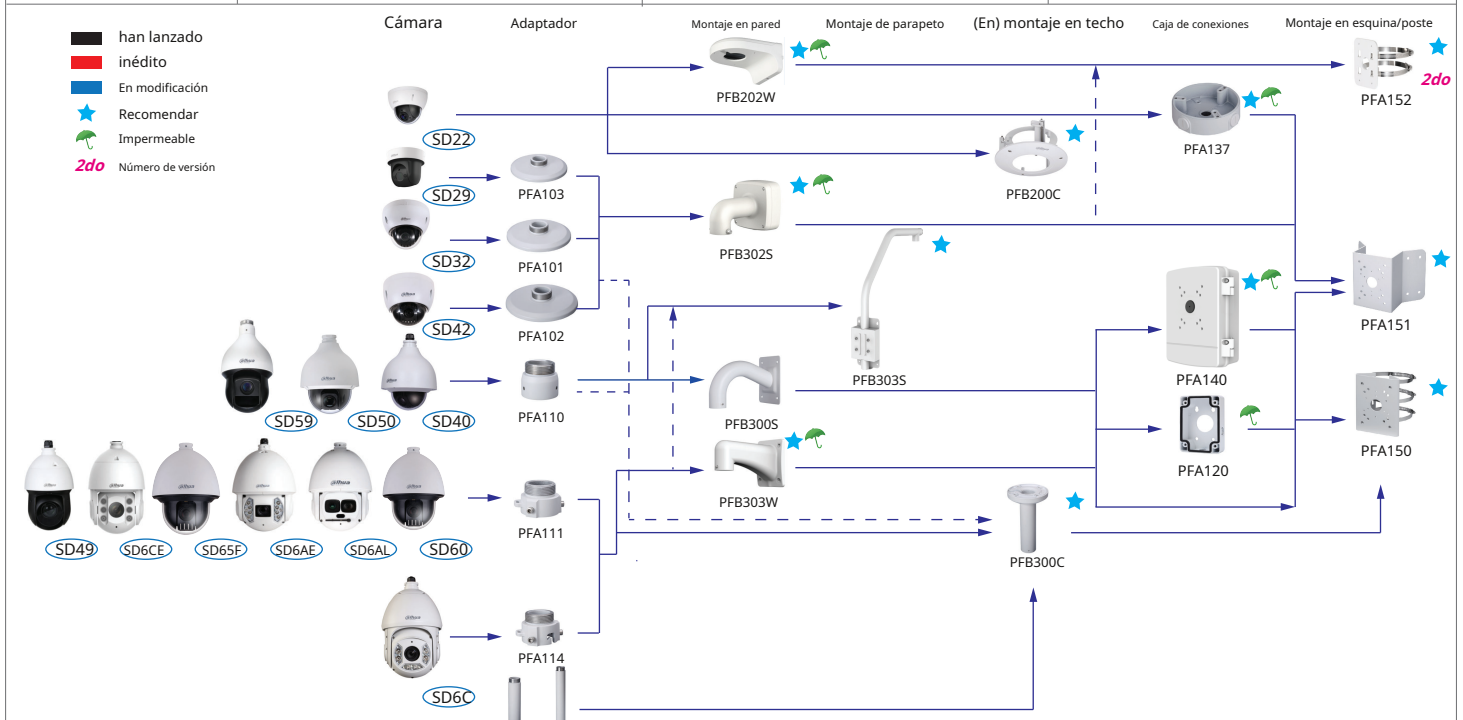

Forma	Domo PTZ		
	Cosa análoga	HDCVI	La red
SD22		SD22204I-GC	SD22204T-GN(-W)
SD29			SD29204T-GN(-W)
SD32			SD32203S-HN
SD42	SD4223/23C-H	SD42112/212I-HC	SD42212T-HN
SD40	SD4023/23C-H	SD40112/212I-HC	SD40212T-HN
SD50		SD50120/50220I-HC, SD50230I-HC-S2	SD50120/220/230T-HN, SD50230/430U-HNI
SD49		SD49225I-HC	SD49212/220/225T-HN
SD59	SD5923C-H	SD59112/120/212/220/230I-HC, SD59230I-HC-S2	SD59120/220/230T-HN, SD59230/430U-HNI
SD6AE			SD6AE230F-HNI, SD6AE230UA-HNI, SD6AE530U-HNI, SD6AE830V-HNI
SD6AL			SD6AL230F-HNI, SD6AL240-HNI, SD6AL230UA-HNI, SD6AL230F-HNI-IR
SD60		SD60230I-HC-S2	SD60120/220/230T-HN, SD60230/430U-HNI
SD6C	SD6C23C-H	SD6C120/220/230I-HC, SD6C230I-HC-S2	SD6C120/220/230T-HN, SD6C430U-HNI
SD6CE		SD6CE131/225I-HC	SD6CE131/225U-HNI
SD65F			SD65F230F-HNI