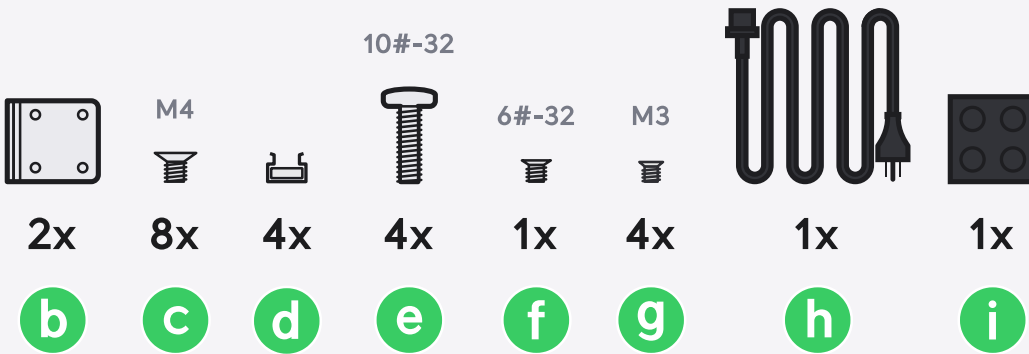

Dream Machine Special Edition

1x

a

1

2

4x

3

10#-32