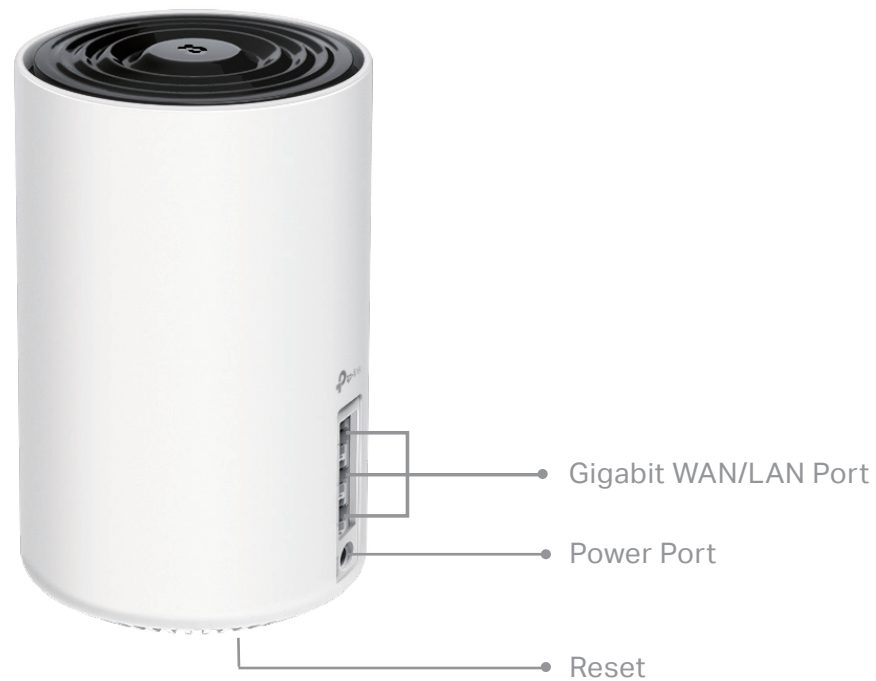

Work with All Deco Models

Form a Mesh network with your desired Deco models

- Compatible with All Deco Models – All Deco models can work together. Just expand Mesh Wi-Fi coverage anytime by adding more Decos
- Deco Mesh Technology – Eliminates dead zones and provides uninterrupted WiFi throughout your home

Specifications

Hardware

- Ether net Port: 3 Gigabit ports per Deco unit (WAN/LAN auto-sensing)
- Button: 1 RESET button on the back
- Antenna: 4 high-gain antennas
- Power Consumption (with power adapter): 25.96W max (US version); 20.85W max (EU version)
- Dimensions (W × D × H): 4.1 × 4.1 × 6.7 in (105 × 105 × 169 mm)
- Power Adapter Input: 100-240 V ~ 50/60 Hz 0.8 A (US version); 100-240 V ~ 50/60 Hz 0.6 A (EU version)
- Power Adapter Output: 12V \equiv 2A (US version); 12V \equiv 1.5A (EU version)