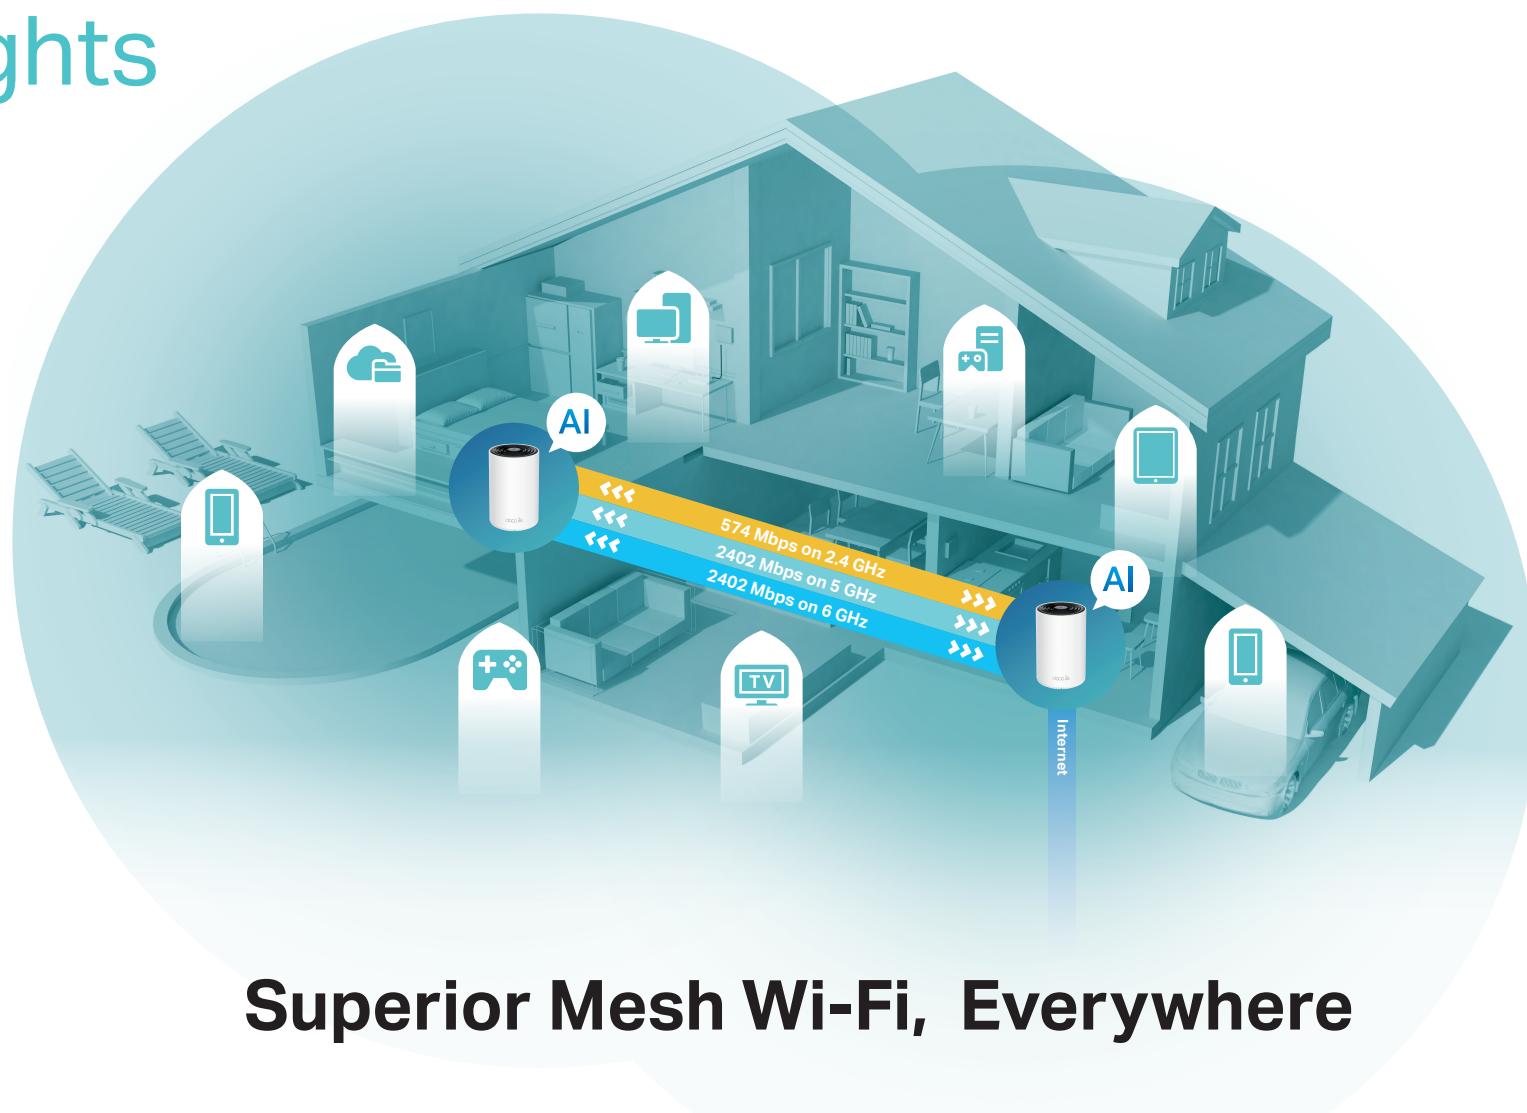

works with
Google Home

deco 6E

Wi-Fi 6E

Highlights

Superior Mesh Wi-Fi, Everywhere

Deco XE75 = Tri-Band Wi-Fi 6E + TP-Link Mesh Technology + HomeShield

Wi-Fi 6E Huge Leap Forward for Wi-Fi

Robust High-Speed Connections

Wi-Fi Dead Zone Killer

Eliminate weak signal areas with clearer, stronger whole home Wi-Fi generated by Wi-Fi 6. No more searching around for a stable connection.[^]

AI-Driven Mesh, Wi-Fi Tailored to Your Home

AI-Roaming creates the ideal Mesh Wi-Fi solution with its advanced algorithms and self-learning. Your devices will seamlessly switch to another network source when necessary for the most optimal connections.