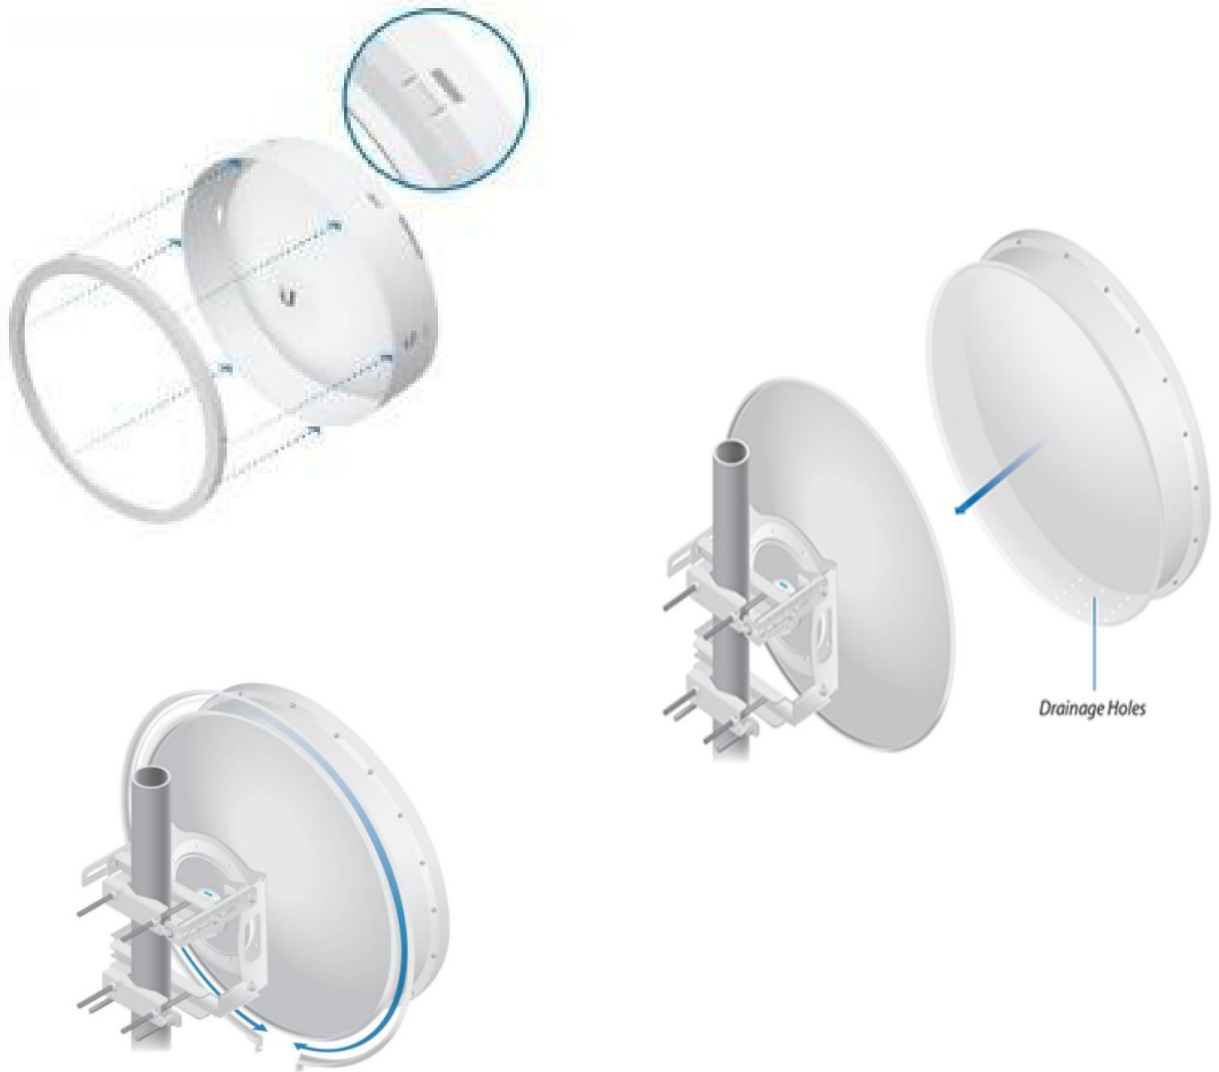

Datasheet

Insulating Ring

Advanced insulation performance

Specifications

Diameter	68.5cm.
Broad	14cm.
Weight	2.5Kg.

General characteristics

Insulating Ring for PBE-M5-620, PBE-5AC-620, RD-5G30-LW and AF-5G30-S45 Reduces interference between antenna polarities.